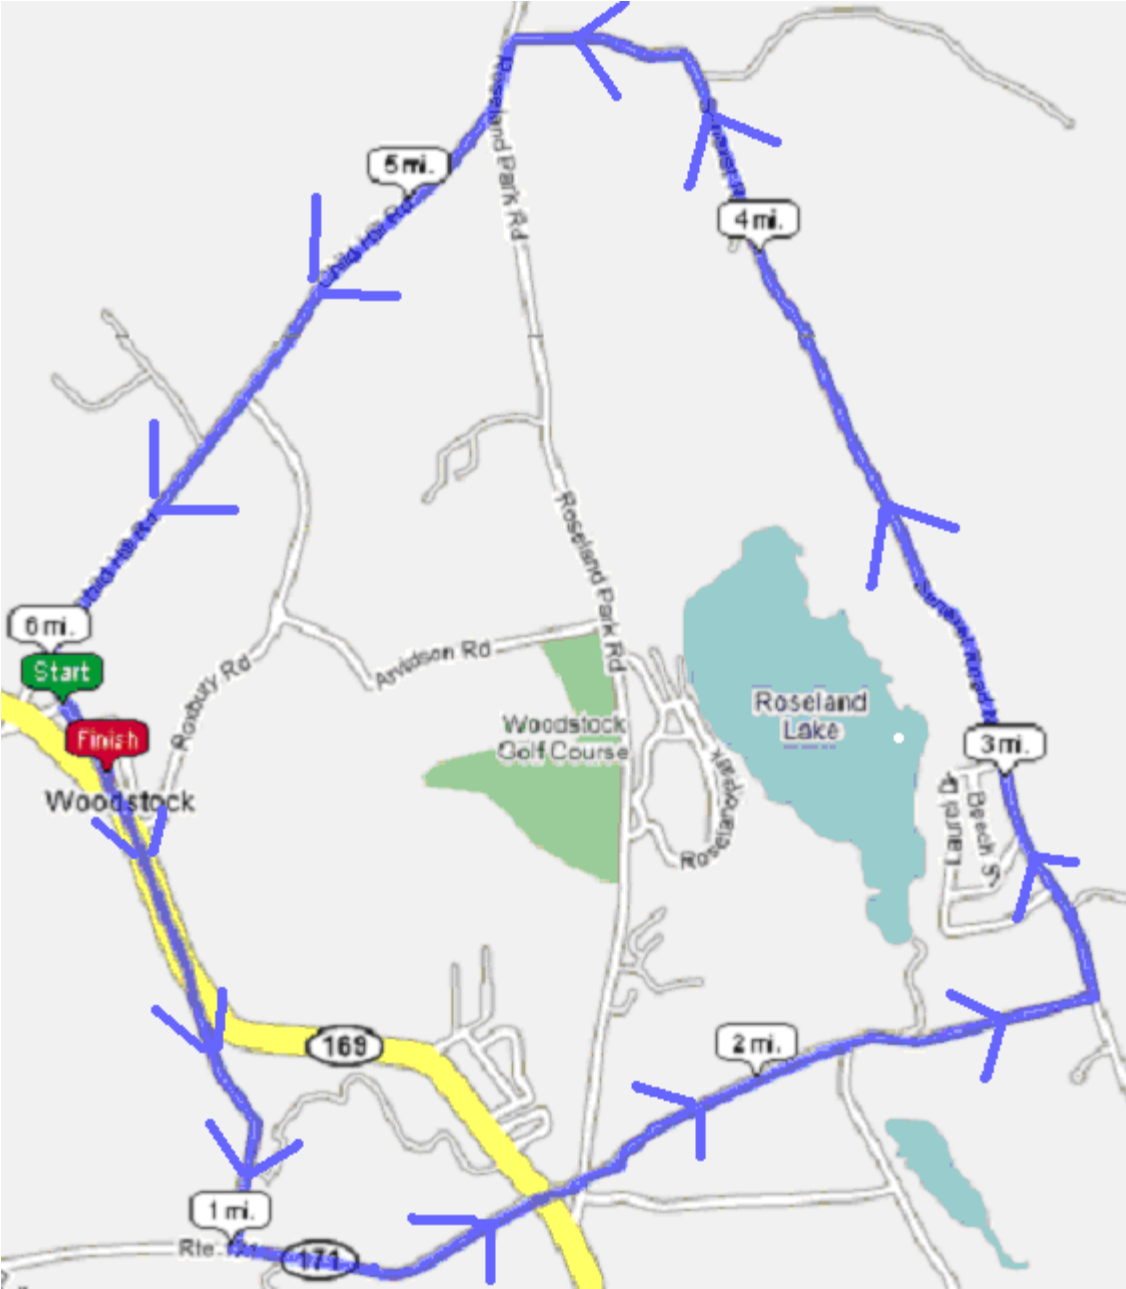

Woodstock Memorial Day 10K Road Race Course Map

Course is accurately measured

Elevation Profile